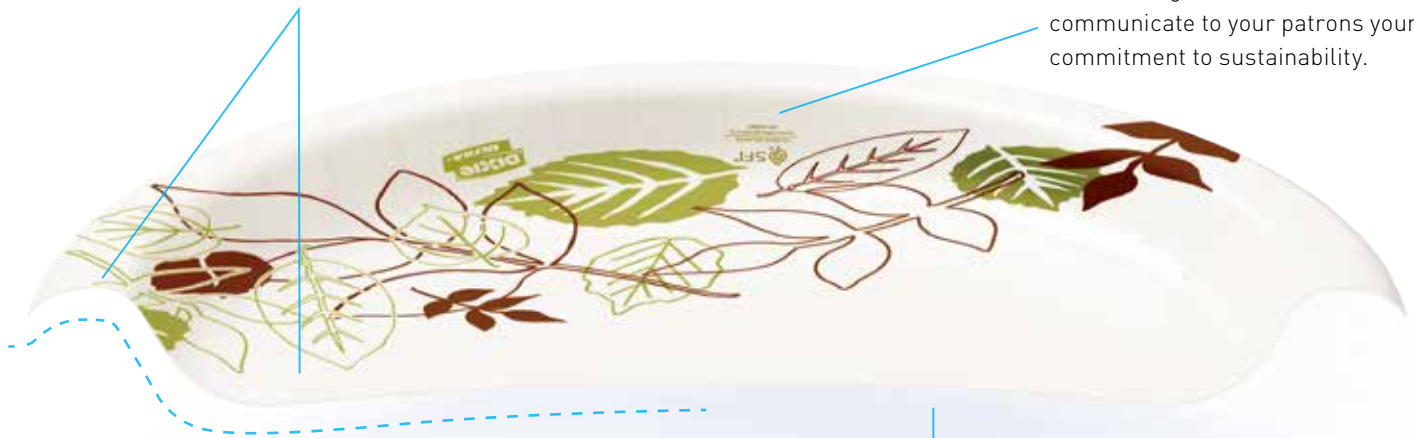

² SFI is a registered trademark owned by Sustainable Forestry Initiative, Inc. www.sfi-program.org.

the strongest paper plate on the market

the reliable
experience
you expect

Engineered with a design that increased the rim strength by 40% over our former plate design, the Dixie Ultra Plate is shaped to have a better hold on food. Proven to be the strongest paper plate on the market!

The SFI® logo is used to communicate to your patrons your commitment to sustainability.

there is strength in numbers

A unique multi-layer design is responsible for the remarkable inner strength of Dixie Ultra Plates. Multiple layers combine forces to stand up to the weight of almost all food types.