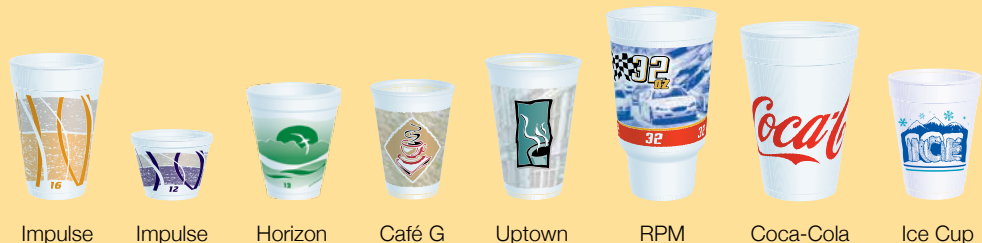

* May not be available in all sales areas

** Flush Fill

§ "Coca-Cola" and the Contour Bottle design are registered trademarks of The Coca-Cola Company. All rights reserved. Used with permission.

Impulse Impulse Horizon Café G Uptown RPM Coca-Cola Ice Cup