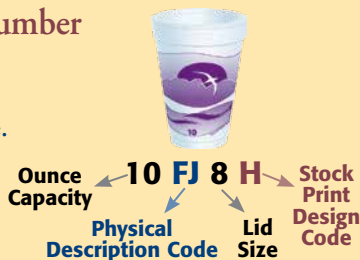

4J4 6J6 8J8 8KY8 10FJ8 10J10 10KY10 10J12 12J12 12J16

Big Drink Cups

Stock No.	Approx. Capacity (to lid seat)	Packing Bag	Packing Case	Case Cube	Case Wt.	Lids
14J12	14 oz.	25	1000	8.3	12.6	Any 12 series lid
14FJ12	14 oz.**	25	1000	5.9	11.0	Any 12 series lid
14J16	16 oz.	25	1000	7.6	12.5	Any 16 series lid
16J16	16 oz.	25	1000	8.7	14.0	Any 16 series lid
20J16	20 oz.	25	500	5.5	8.6	Any 16 series lid
24J16	24 oz.	20	500	7.2	10.4	Any 16 series lid
24J24	24 oz.	25	500	6.3	10.0	24SL05
30AJ20	30 oz.**	16	400	7.8	10.3	Any 20 series lid
32AJ20***	32 oz.**	16	400	7.9	10.9	Any 20 series lid
32AJ32***	32 oz.**	25	500	7.7	13.0	Any 32 series lid
32TJ32	32 oz.	25	500	8.5	12.8	Any 32 series lid
44AJ32	44 oz.**	15	300	7.7	10.6	Any 32 series lid
44TJ32	44 oz.	20	300	7.0	9.6	Any 32 series lid
60AJ32*†	60 oz.**	8	160	7.9	9.0	Any 32 series lid

14J12 14FJ12 14J16 16J16 20J16 24J16 24J24 30AJ20 32AJ20*** 32AJ32*** 32TJ32

Stock Number Legend:

Numbers denote size.

Letters denote a specific style.

Physical Description

- J J Cup Style
- T Tall
- A Auto
- F Flush Fill
- B Bowl
- M Medium Profile
- S Squat Profile
- KY Greek Key Design
- X X Cup Style