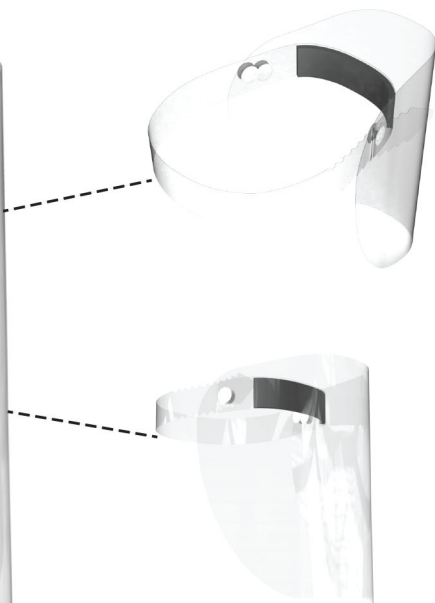

FRONT LINE FACE SHIELD

- ◆ EASY TO ASSEMBLE FACE SHIELD CONVENIENT BAGGED 24-PACK FOR ISSUE TO YOUR FRONT LINE WORKERS.
- ◆ DISPOSABLE OR REUSABLE RECYCLED PET - rPET.
- ◆ QUICK & EASY CLEANING OF ALL COMPONENTS, INCLUDING HEAD STRAP.
- ◆ ASSEMBLED IN 60 SECONDS.

PRODUCT DESCRIPTION	PRODUCT SKU #	TOTAL PER CASE	INNER CASE PACK	CASE DIMENSIONS L x W x H	CASE WEIGHT	CUBIC METRES
Front Line Face Shields Bulk Pack Easy to Assemble	86800	144	6 Bags x 24 Units	40.2 x 26.0 x 38.4 CM 15.8 x 10.2 x 15.1 IN	12.25 KGS 26.95 LBS	0.0858

All dimensions and weights are approximate.

PRODUCT SPECIFICATIONS

17 MIL GAUGE RPET

9.0" HIGH SHIELD WRAP

ADJUSTABLE RPET HEAD STRAP

6" x 1.25" FOAM FOREHEAD CUSHION

Disclaimer: This face shield is intended to help shield eyes, nose and mouth against splashes, sprays, spatters, or droplets but does not guarantee protection against them or against contamination or infection. For best results, it must be worn properly, cleaned regularly, replaced when necessary and worn in conjunction with other appropriate personal protective equipment. This face shield is not sterile, nor resistant to impact, solvents or other harmful substances. This face shield is provided without express or (to the extent permitted by law) implied warranties of any kind. We have no liability for damages of any kind resulting from use or misuse of this face shield.

Front Line Face Shield

Package Contents: (unassembled)

- Ⓐ Shield : Die Cut PET Plastic 17mil
- Ⓑ Head-Band: Die Cut PET Plastic 17mil
- Ⓒ Adhesive backed Foam Tape: 1 1/4" x 6"
- Ⓓ Rivets (3 sets / 6 pieces total) Nylon